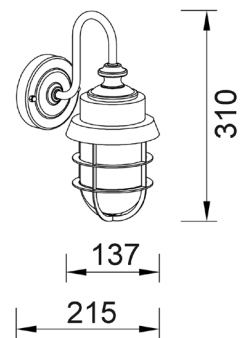

PAROL1
(Matte Black Iron)

PAROL2
(Matte White Iron)

PAROL3
(Galvanized Iron)

PAROL4
(Electroplated Copper
Brush Finish)

PAROL5
(Electroplated Brass Brush
Finish)

Exterior Lighting

PAROL

Exterior Cylinder Glass with Cage Wall Lights IP44

- Input voltage: 220-240V
- Material: Aluminium / Stainless Steel 304 & clear glass
- Lamp holder: 1xE27 (Max.60W globe)
- Globe not included

E27	IP44 Rated	2YEAR Replacement Warranty
-----	----------------------	-----------------------------------------

Part No.	Description	Colour	Material	Box Size	Box Weight	Carton Qty
PAROL1	Wall ES Cylinder Matt Blk Alum & Glass w/cage	Matte Black	Aluminium	29x17x34cm	1.7kg	1/6
PAROL2	Wall ES Cylinder Matt Wh Alum & Glass w/cage	Matte White	Aluminium	29x17x34cm	1.7kg	1/6
PAROL3	Wall ES Cylinder Galvanized Alum & Glass w/cage	Galvanized	Aluminium	29x17x34cm	1.8kg	1/6
PAROL4	Wall ES Cylinder SS304 Copper & Brush Glass w/cage	Electroplated Copper	SS 304	29x17x34cm	1.7kg	1/6
PAROL5	Wall ES Cylinder SS304 Brass & Brush Glass w/cage	Electroplated Brass	SS 304	29x17x34cm	1.7kg	1/6